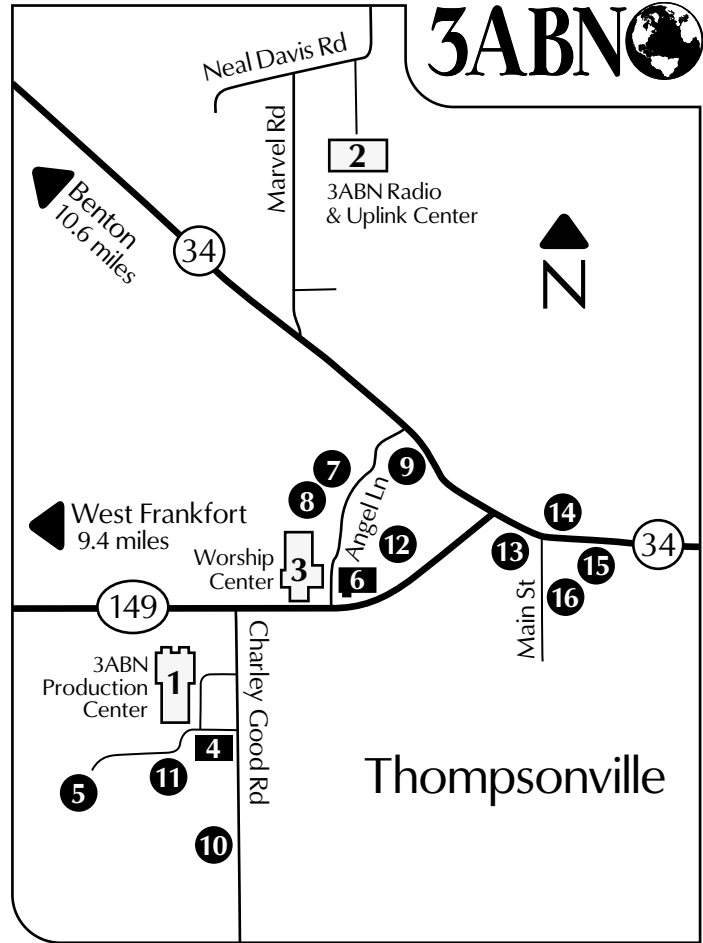

### Benton

- 17 Days Inn  
(618) 439-3183
- 18 Super 8 Motel  
(618) 438-8205
- 19 Applebee's
- 20 Super Wal-Mart
- 21 SUBWAY
- 22 Rend Lake  
Campground

### West Frankfort

- 23 SUBWAY
- 24 American Classic Inn  
(618) 932-2171
- 25 Krogers
- 26 Kmart

### Marion

- 27 Krogers
- 28 Ryan's Buffet
- 29 Wal-Mart

### Airport Directions

From the airport take I-70 East to I-64 East. Take I-64 East to I-57 South, watch for Exit 65 (West Frankfort). Take that off ramp to the right, then turn left (east) onto State Route 149. Continue east through West Frankfort, and after about 10 miles you will see the 3ABN sign and the large 3ABN Production Center on the right. This is approximately a 2-hour drive (about 125 miles).